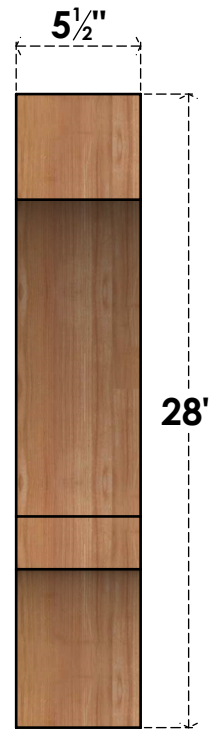

BRC06X24X28BOA00SWR

5 1/2"W X 24"D X 28"H BALBOA SMOOTH BRACE, WESTERN RED CEDAR

SIDE

FRONT

EKENA MILLWORK
 2300 WEST MAIN ST.
 CLARKSVILLE, TX 75426
 TOLL FREE: 866-607-0453
 WWW.EKENAMILLWORK.COM

NOTES

1. INSTALLATION TO BE COMPLETED IN ACCORDANCE WITH MANUFACTURER'S SPECIFICATIONS.
2. DRAWING MAY NOT BE TO SCALE
3. THIS DRAWING IS INTENDED FOR DESIGN AND PLANNING PURPOSES ONLY.
4. ALL INFORMATION CONTAINED HEREIN WAS CURRENT AT THE TIME OF DEVELOPMENT BUT MUST BE REVIEWED AND APPROVED BY THE PRODUCT MANUFACTURER TO BE CONSIDERED ACCURATE.
5. PRODUCTS ARE NOT KILN DRIED. THIS ITEM IS UNIQUE AND WILL CONTAIN THE NATURAL VARIATIONS THAT THE WOOD SPECIES OFFERS. THIS MAY RESULT IN VARIATIONS UP TO 1/4"