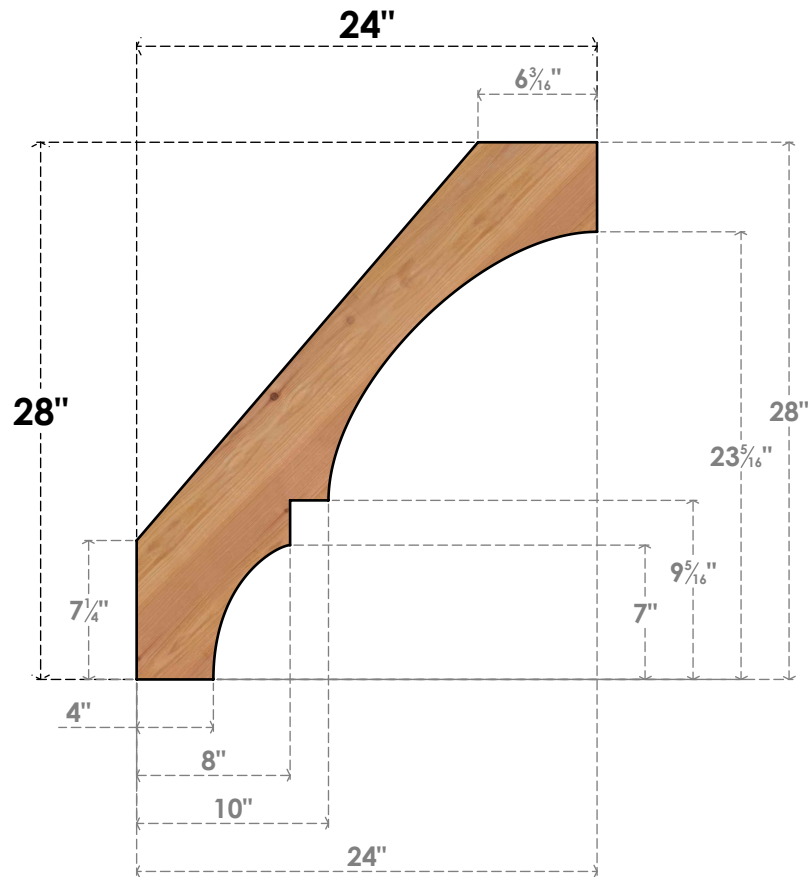

BRC06X24X28BOA00SWR

5 1/2"W X 24"D X 28"H BALBOA SMOOTH BRACE, WESTERN RED CEDAR

SIDE

FRONT

EKENA MILLWORK
 2300 WEST MAIN ST.
 CLARKSVILLE, TX 75426
 TOLL FREE: 866-607-0453
 WWW.EKENAMILLWORK.COM

NOTES

1. INSTALLATION TO BE COMPLETED IN ACCORDANCE WITH MANUFACTURER'S SPECIFICATIONS.
2. DRAWING MAY NOT BE TO SCALE
3. THIS DRAWING IS INTENDED FOR DESIGN AND PLANNING PURPOSES ONLY.
4. ALL INFORMATION CONTAINED HEREIN WAS CURRENT AT THE TIME OF DEVELOPMENT BUT MUST BE REVIEWED AND APPROVED BY THE PRODUCT MANUFACTURER TO BE CONSIDERED ACCURATE.
5. PRODUCTS ARE NOT KILN DRIED. THIS ITEM IS UNIQUE AND WILL CONTAIN THE NATURAL VARIATIONS THAT THE WOOD SPECIES OFFERS. THIS MAY RESULT IN VARIATIONS UP TO 1/4"